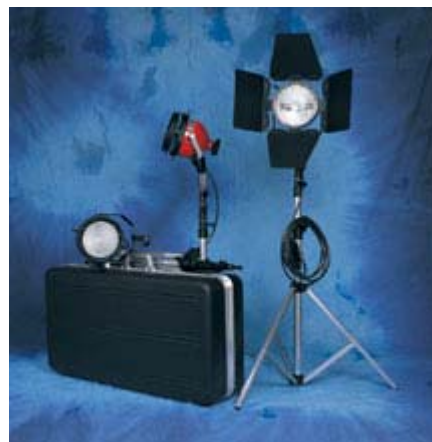

Portable Kits 800 W/1000 W

Portable kits particularly suitable for shooting on location, when lighting sources from 2-3 or 4 luminaires are required. They are supplied in a variety of configurations differing in size and content, also personalized, according to the operator needs. All items are contained in a lightweight and pleasant ABS carrying case for easy transportation.

– Kits 5600°K are available on request.

<p>KIT RC 2 - 80/ A RC 2 - 100/A</p>				<p>101 <i>accessory holder</i> RC 103 <i>four- leaf barndoor</i> RC 106 <i>scrim set (4 pieces)</i> RC 211 <i>light alloy stand</i> RK-2 <i>carrying case</i></p>		
<p>n 2 RC 80 F - 100 F n 2 RC 101 n 2 RC 103 n 1 RC 106 n 2 RC 211 n 1 RK-2</p>				<p>RC 101 <i>accessory holder</i> RC 103 <i>four- leaf barndoor</i> RC 106 <i>scrim set (4 pieces)</i> RC 212 <i>light alloy stand</i> RK-3 <i>carrying case</i></p>		
<p>KIT RC 3 - 80/ A RC 3 - 100/ A</p>	<p>n 3 RC 80 F - 100 F n 3 RC 101 n 3 RC 103 n 1 RC 106 n 3 RC 212 n 1 RK-3</p>	<p>KIT RC 4 - 80/A RC 4 - 100/A</p>				<p>RC 101 <i>accessory holder</i> RC 103 <i>four- leaf barndoor</i> RC 106 <i>scrim set (4 pieces)</i> RC 213 <i>light alloy stand</i> RK-4 <i>carrying case</i></p>
<p>n 4 RC 80 F - 100 F n 4 RC 101 n 4 RC 103 n 1 RC 106 n 4 RC 213 n 1 RK-4</p>			<p>KIT Kg. 23</p>	<p>KIT Kg. 23</p>		